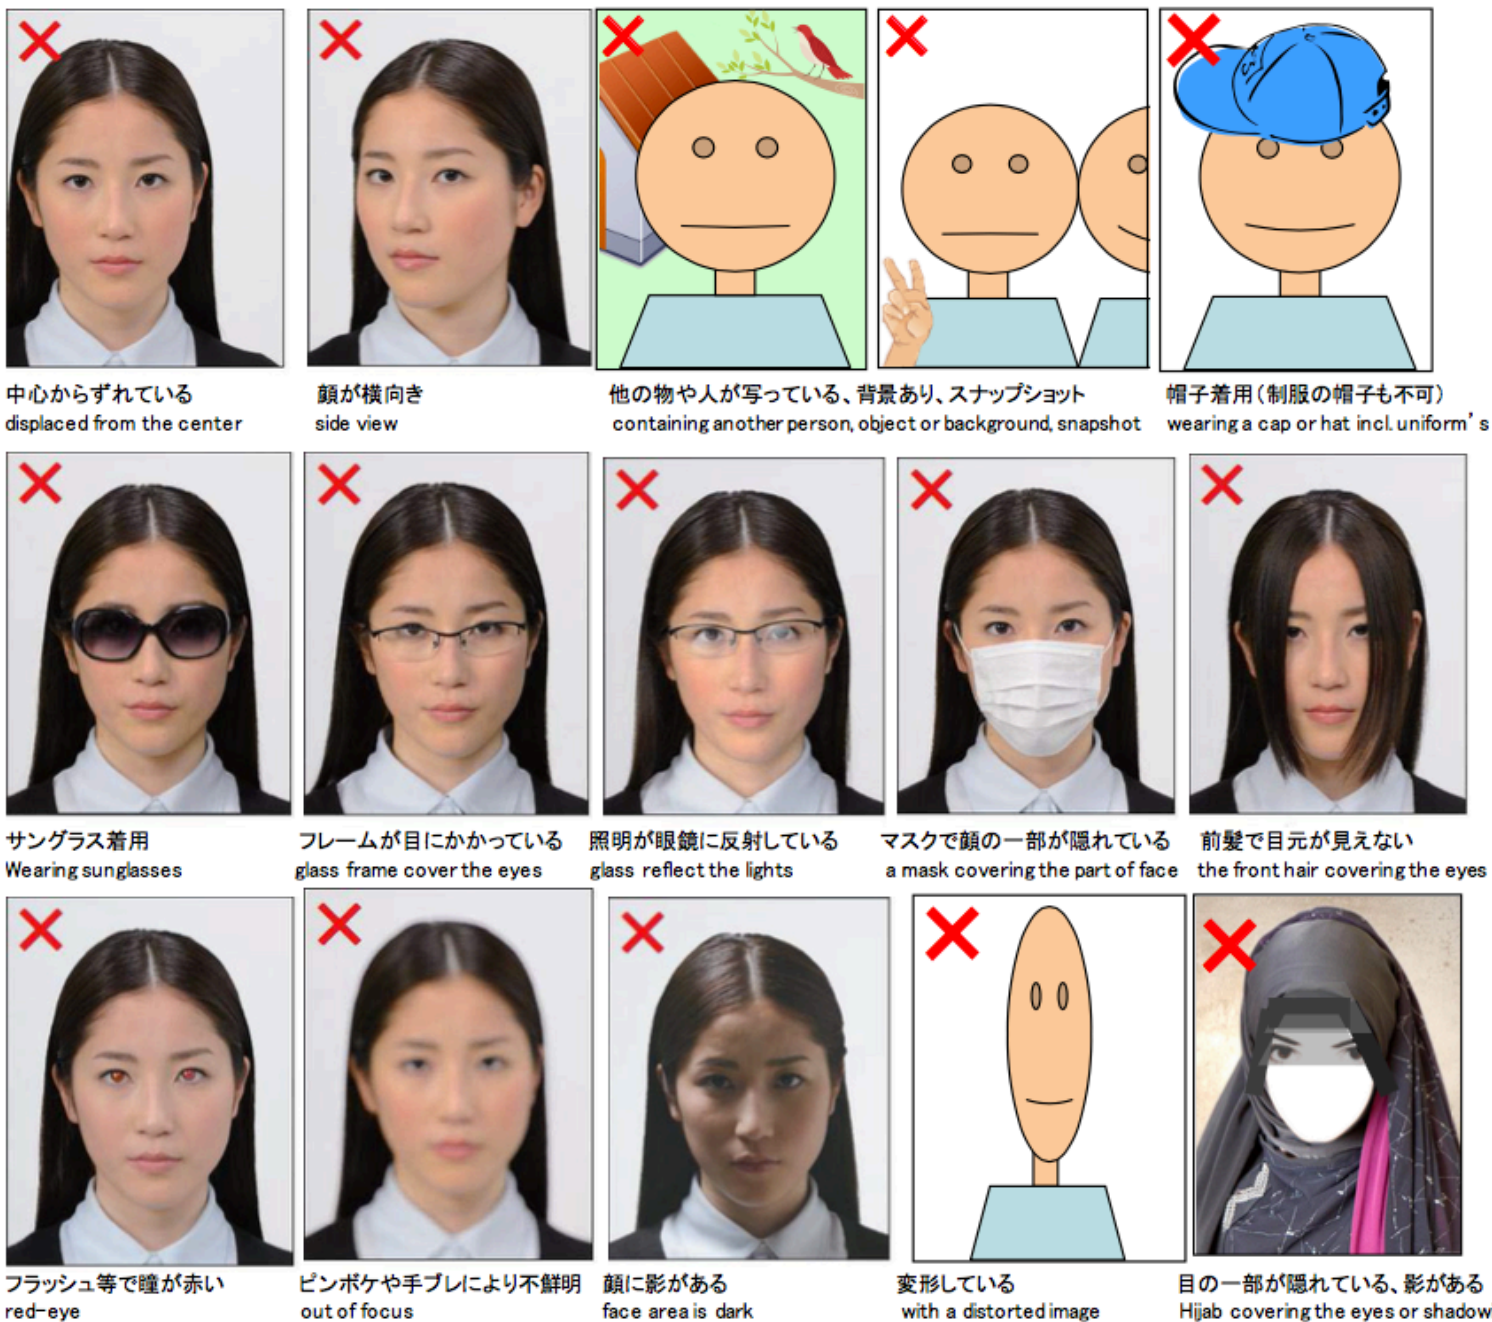

**\*Note:**

- (a) image format: jpg or jpeg. (b) size less than 50kb. (c) dimension 3.5cm(widths)x4.5 cm (height)  
(d) uploading Selfie not permitted.

**適当な写真の例** Examples of photographs which will be acceptable

**不備となる写真の例** Examples of photographs which will be regarded as unacceptable

**\*Note:**

- (a) image format: jpg or jpeg. (b) size less than 50kb. (c) dimension 3.5cm(widths)x4.5 cm (height)  
(d) uploading Selfie not permitted.